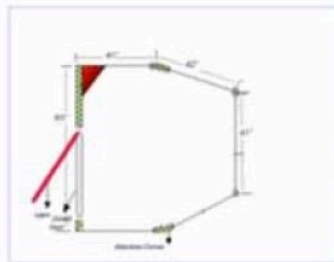

Dimensions:

Dual Single Stall Unit 48" x 48"

Single Stall 7' to 9' x 7'

Dual Stall 14'3" x 7'

Model DSDS 772S

Stalls can be a www.DeconShower.com or a combination www.ADALavatory.com and www.WomensLavatory.com. Or both stalls could be men's stalls with one larger to accommodate the Decontamination Equipment. The decontamination stall combined with the patented dual comfort station Model SSDS 77SS is illustrated on page 2.

www.DecontaminationShelter.com

Model 4848HDDU
DecontaminationShelters.com
Internal Dimensions: 48" x 48" x 91"
One Inch Walls
Translucent Roof
Plastic Self-Draining Floor
No Maintenance
Wet or Dry Applications
Can Be Either Portable or Permanent
100% Non-Absorbent Materials
Paddle Door Handles
Aluminum Corners – Sky Lights
Mirror and Clothes Hooks

Custom Designed Safety Shelters Available

Model 684CRDU
Internal Dimensions 60" x 84" x 42"
Opaque Roof - Change Room
Unobstructed Access
Can Be Either Portable or Permanent
No Maintenance
Wet or Dry Applications
100% Non-Absorbent Materials
Mirror and Clothes Hooks